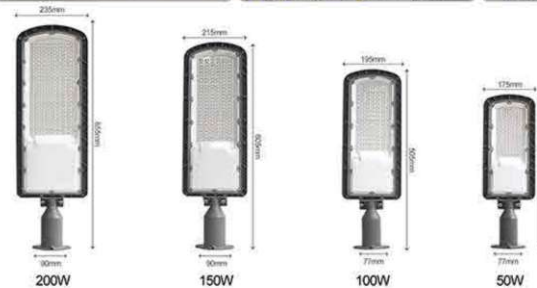

Other specification
sales@kseindonesia.com