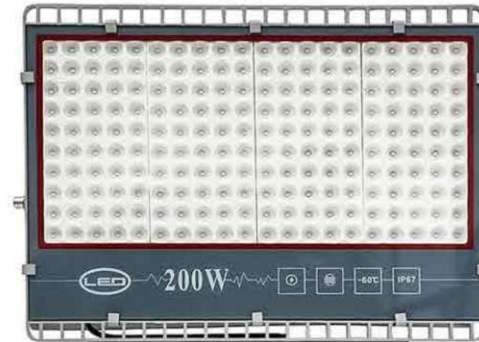

FW-3 FLOOD LIGHT