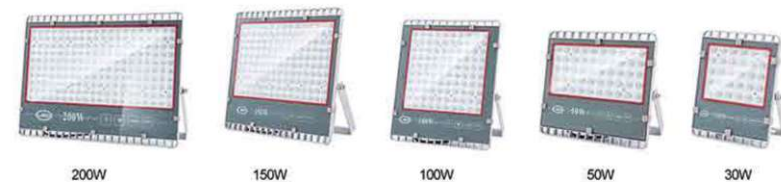

MINI3 LED FLOOD LIGHT

FW-3 FLOOD LIGHT

(Model) Name	(ETD-MN2-300W) Mini3 led flood light
Power	300W / 200W / 150W / 100W / 50W / 30W
Light source	Derunhaoda 2835
Voltage	175-240V
Light efficiency	≥90lm/W
illumination angle	120°
Color temperature	6000K-6500K
Material	Die-cast aluminum+Toughened glass
Protection level (Anti surge)	IP66(4KV)
Colour	Black
Lamp body size	370*280*40mm / 330*251*40mm / 294*220*39.5mm / 228*185*39.5mm / 190*156*39.5mm / 149*125*39.5mm
Warranty	2years

Other specification
[✉sales@kseindonesia.com](mailto:sales@kseindonesia.com)

(Model) Name	(FW3-200W) FW-3 Flood Light
Power	200W / 150W / 100W / 50W / 30W
Light source	SMD3030
Voltage	AC85V-265V
Light efficiency	100 lm/W
illumination angle	120°
Color temperature	3000K-6500K
Material	Die-cast aluminum+Toughened glass
Protection level(Anti surge)	IP66(4KV)
Colour	Dark Grey
Lamp body size	385*65*520cmm / 405*59*390mm / 300*55*345mm / 280*55*260mm / 190*45*250mm
Warranty	2years

Other specification
[✉sales@kseindonesia.com](mailto:sales@kseindonesia.com)