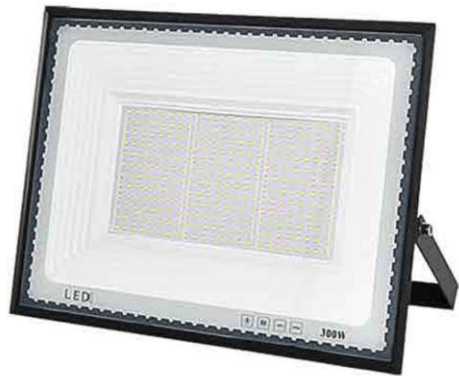

MINI3 LED FLOOD LIGHT